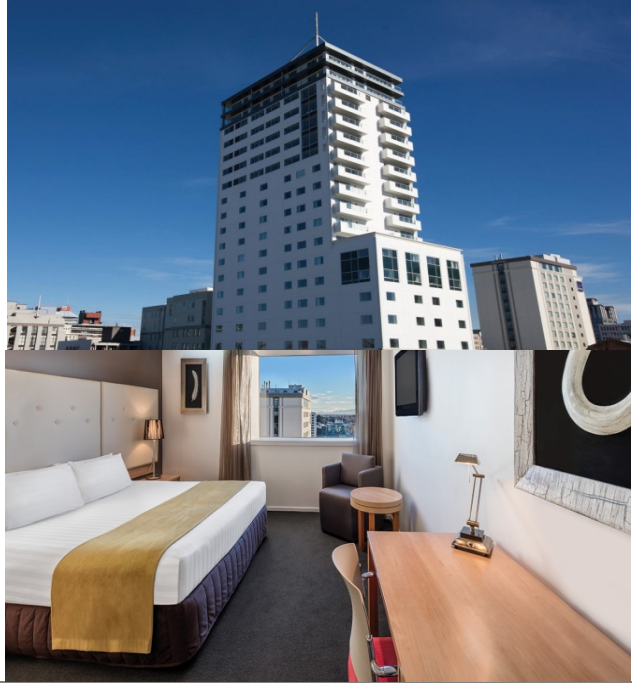

# Rendezvous Hotel Christchurch

166 Gloucester St, Christchurch Central  
03-943 3888

Located in the city centre, the Rendezvous Hotel Christchurch offers chic accommodation with city views and free Wi-Fi in public areas. It is a 10-minute walk from the Christchurch Casino. All rooms at Rendezvous Hotel Christchurch have contemporary furnishings. Each one is fitted with air conditioning, work desk and tea and coffee making facilities.

Other facilities include a fitness centre, business centre, restaurant and bar. Guests receive free local telephone calls and free broadband internet access each day.

Just 10 m from New Regent Street, the Rendezvous Hotel offers easy access to the Avon River as well as local restaurants and cafés. Christchurch Botanic Gardens is 3 minutes' drive away.